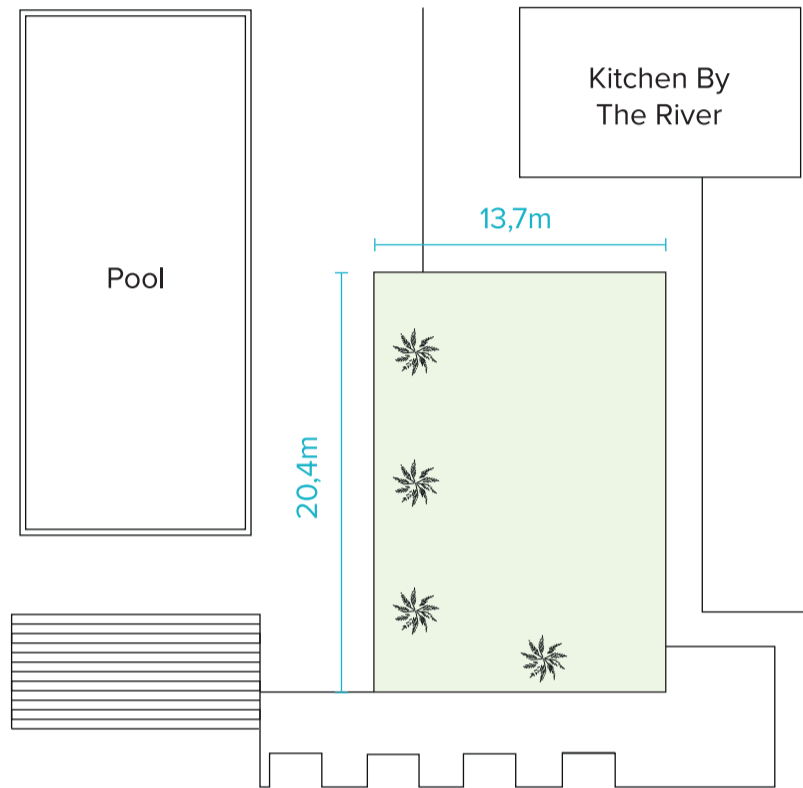

GARDEN

Table: 1,8m
140 guests

Table 1: 1,5x5,4m - Table 2: 1,5x7,2m
84 guests