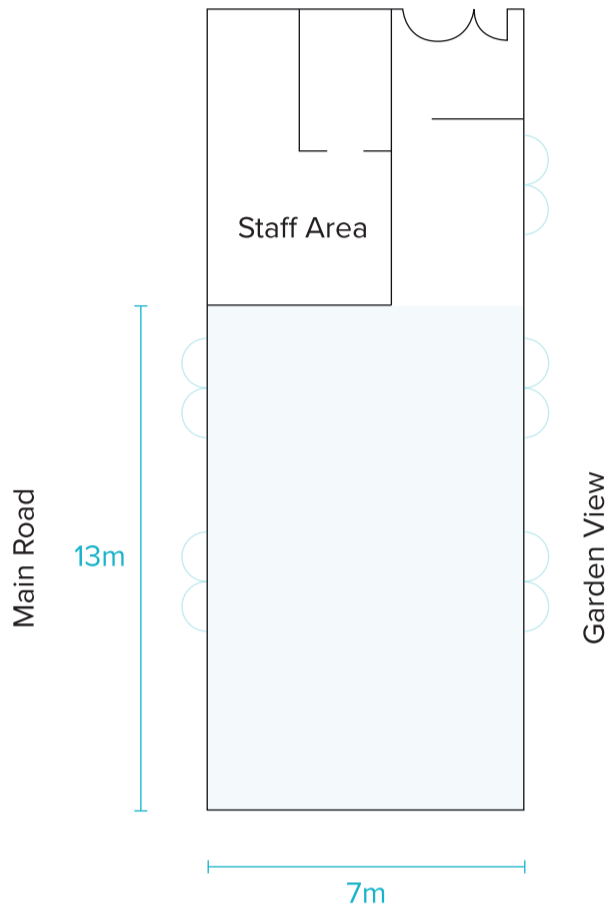

L'ÂME MEETING ROOM

Table: 1,8m 60 guests

Table: 1,8m 70 guests

Table: 1,8m 80 guests

Table: 1,5x9m 30 guests

Table: 3,3x3,6m 30 guests

Table: 0,75x10,8m 72 guests

Table: 1,5x5,4m 72 guests

Table: 0,75x1,8m 36 guests

80 guests