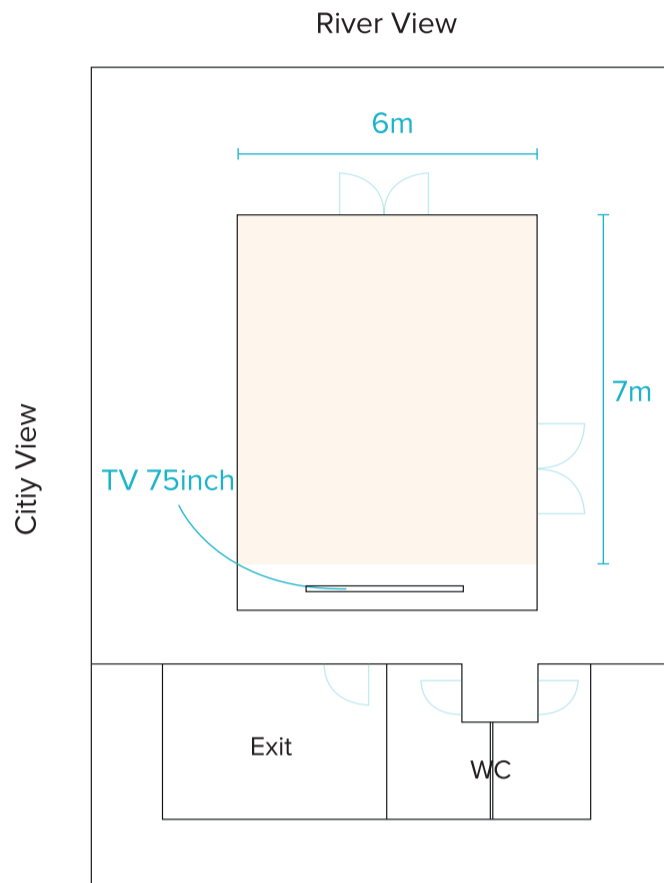

ROOF TOP

Emerald

Sapphire

40 guests

Table: 1,4m 24 guests

Table: 1,5x3,6m 24 guests

Table: 1,8x3,6m 18 guests

Table: 1,5x3,6m 12 guests

Table: 0,75x3,6m 24 guests

Table: 0,75x1,8m 24 guests