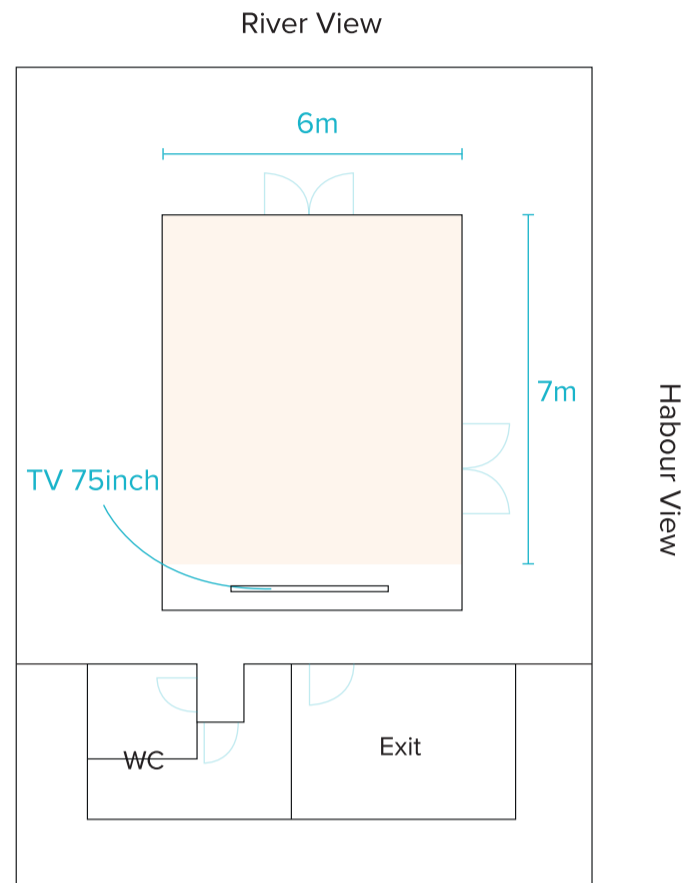

ROOF TOP

Emerald

Sapphire

40 guests

Table: 1,4m 24 guests

Table: 1,5x3,6m 24 guests

Table: 1,8x3,6m 18 guests

Table: 1,5x3,6m 12 guests

Table: 0,75x3,6m 24 guests

Table: 0,75x1,8m 24 guests