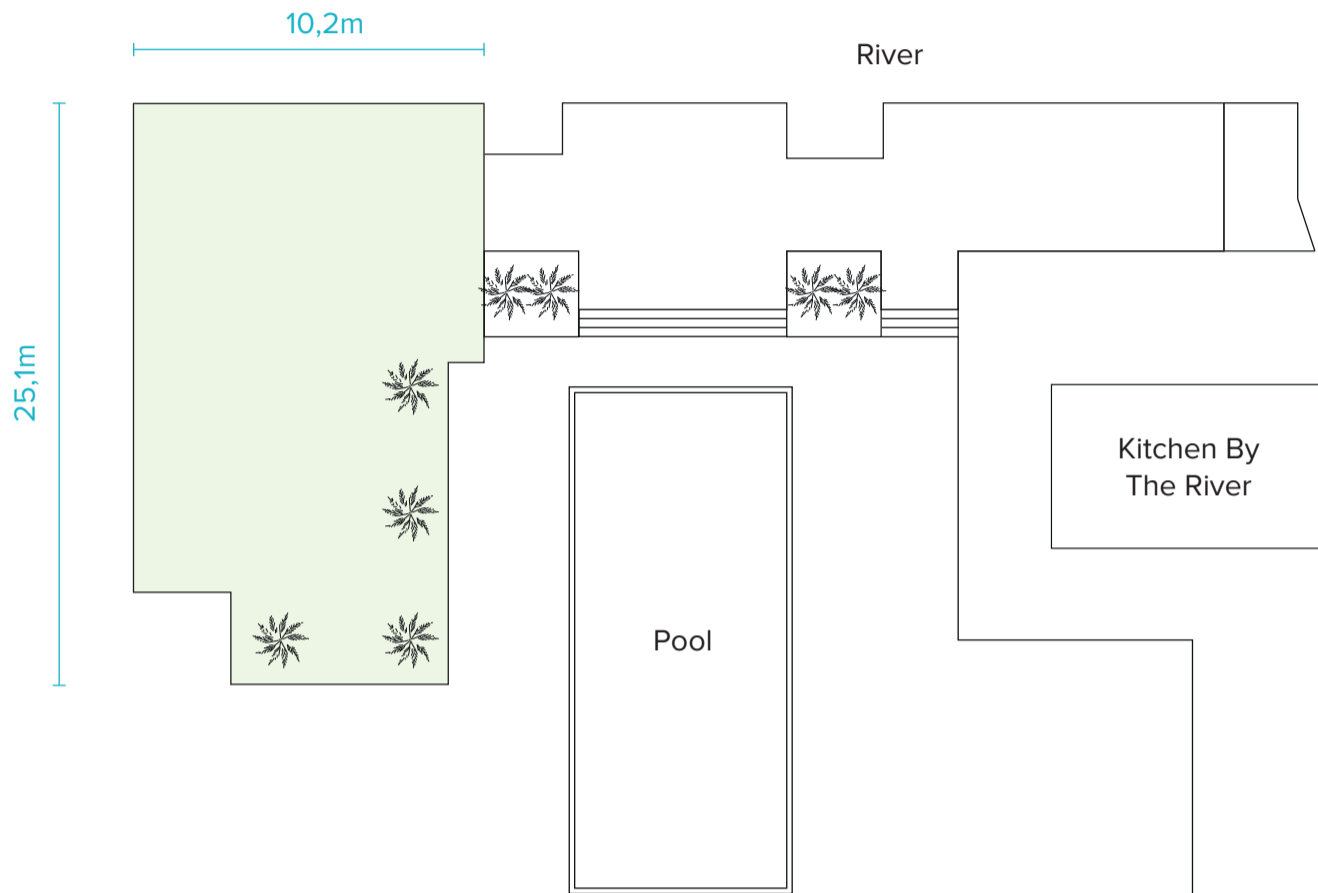

ROOF TOP

Emerald

Sapphire

35 guests

Table: 1,4m 24 guests

Table: 1,5x5,4m 18 guests

Table: 1,8x3,6m 18 guests

Table: 1,5x3,6m 12 guests

Table: 0,75x3,6m 24 guests

Table: 0,75x1,8m 18 guests

## L'ÂME MEETING ROOM

Table: 1,8m 60 guests

Table: 1,6m 70 guests

Table: 1,5x9m 30 guests

Table: 3,3x7,2m 30 guests

Table: 0,75x9m 60 guests

Table: 0,75x1,8m 36 guests

80 guests

## RIVERSIDE GRASS YARD

Table: 1,8m  
100 guests

Table: 0,75x9m  
60 guests

RIVER DECK