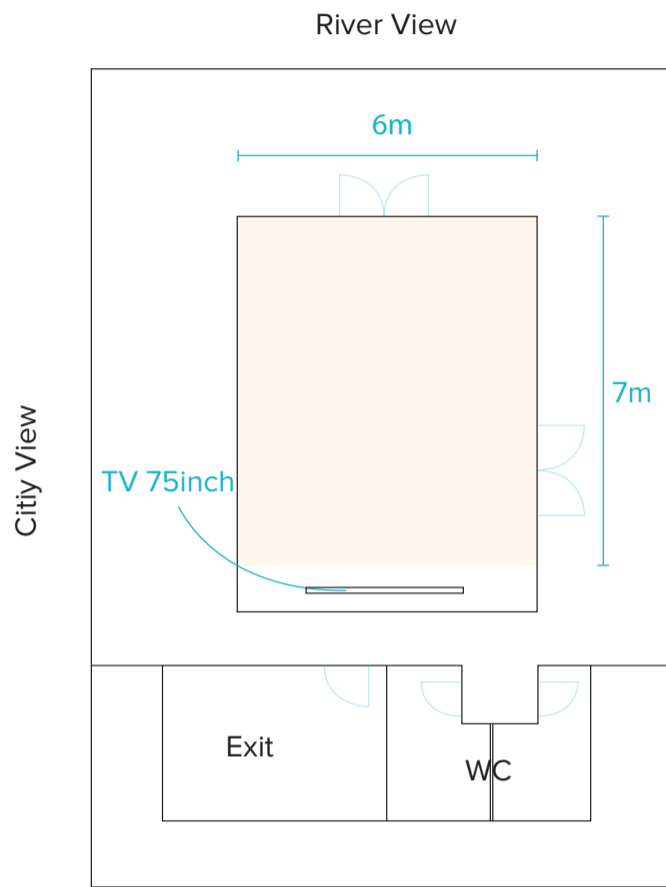

ROOF TOP

Emerald

Sapphire

35 guests

Table: 1,4m 24 guests

Table: 1,5x5,4m 18 guests

Table: 1,8x3,6m 18 guests

Table: 1,5x3,6m 12 guests

Table: 0,75x3,6m 24 guests

Table: 0,75x1,8m 18 guests

## L'ÂME MEETING ROOM

Table: 1,8m 60 guests

Table: 1,6m 70 guests

Table: 1,5x9m 30 guests

Table: 3,3x7,2m 30 guests

Table: 0,75x9m 60 guests

Table: 0,75x1,8m 36 guests

80 guests

## RIVERSIDE GRASS YARD

Table: 1,8m  
100 guests

Table: 0,75x9m  
60 guests

RIVER DECK