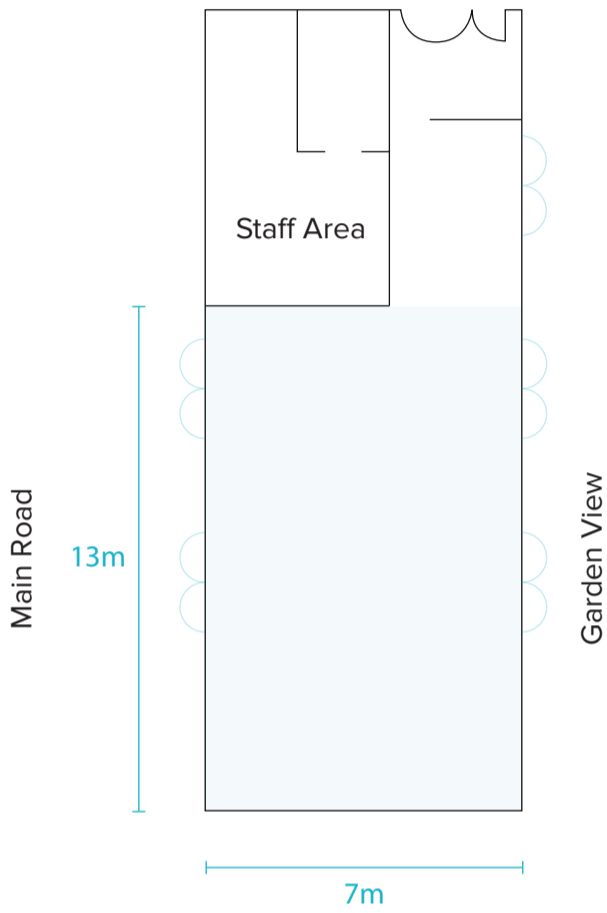

ROOF TOP

Emerald

Sapphire

35 guests

Table: 1,4m 24 guests

Table: 1,5x5,4m 18 guests

Table: 1,8x3,6m 18 guests

Table: 1,5x3,6m 12 guests

Table: 0,75x3,6m 24 guests

Table: 0,75x1,8m 18 guests

## L'ÂME MEETING ROOM

Table: 1,8m 60 guests

Table: 1,6m 70 guests

Table: 1,5x9m 30 guests

Table: 3,3x7,2m 30 guests

Table: 0,75x9m 60 guests

Table: 0,75x1,8m 36 guests

80 guests

## RIVERSIDE GRASS YARD

Table: 1,8m  
100 guests

Table: 0,75x9m  
60 guests

RIVER DECK