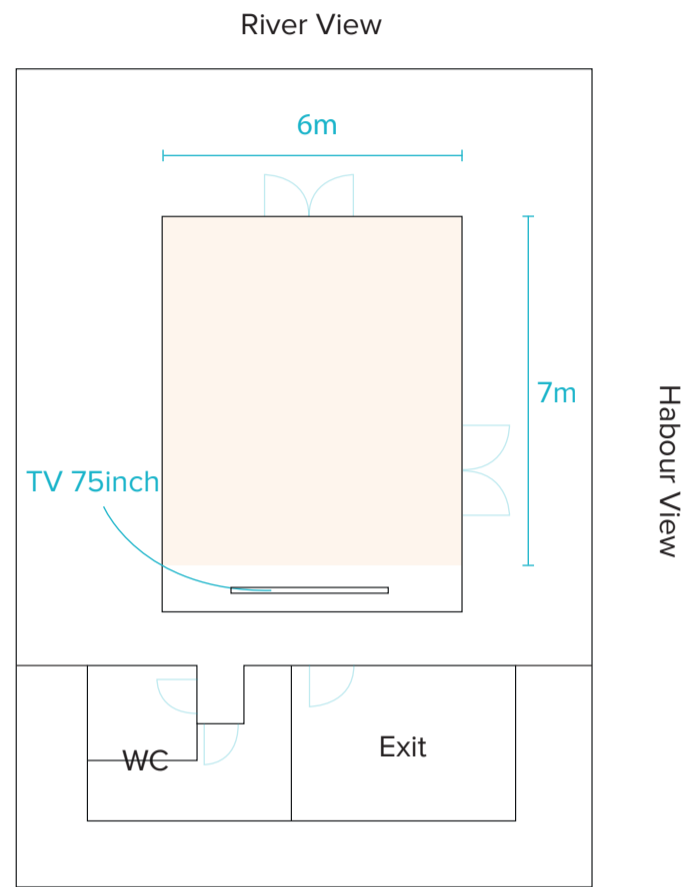

ROOF TOP

Emerald

Sapphire

35 guests

Table: 1,4m 24 guests

Table: 1,5x5,4m 18 guests

Table: 1,8x3,6m 18 guests

Table: 1,5x3,6m 12 guests

Table: 0,75x3,6m 24 guests

Table: 0,75x1,8m 18 guests

## L'ÂME MEETING ROOM

Table: 1,8m 60 guests

Table: 1,6m 70 guests

Table: 1,5x9m 30 guests

Table: 3,3x7,2m 30 guests

Table: 0,75x9m 60 guests

Table: 0,75x1,8m 36 guests

80 guests

## RIVERSIDE GRASS YARD

Table: 1,8m  
100 guests

Table: 0,75x9m  
60 guests

RIVER DECK